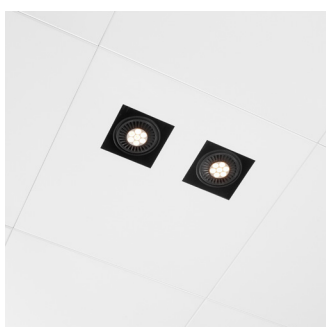

PRODUCT INFO

2XAR111
accent lighting CLIP-IN 90

- Standard colour metallic silver or white. Other colours available on request.
- All lighting modules come with a laser-cut tile in the same finishing as the ceiling.
- Each panel is covered in a foil that is easy to remove in order to prevent any damage.
- Includes suspension for trimless installation in the ceiling.
- Electronic transformer included.
- Adjustable.
- Pre-cabled lighting module with plug.
- 600 x 600 mm.
- Opening tile 140 x 140 mm.
- Installation height. 95 mm.

ceilux 90	45381

QR111LP 35-50-75-100W

G53

230V-50Hz

TE

CE

Ø 140 x 140 mm

H=95 mm